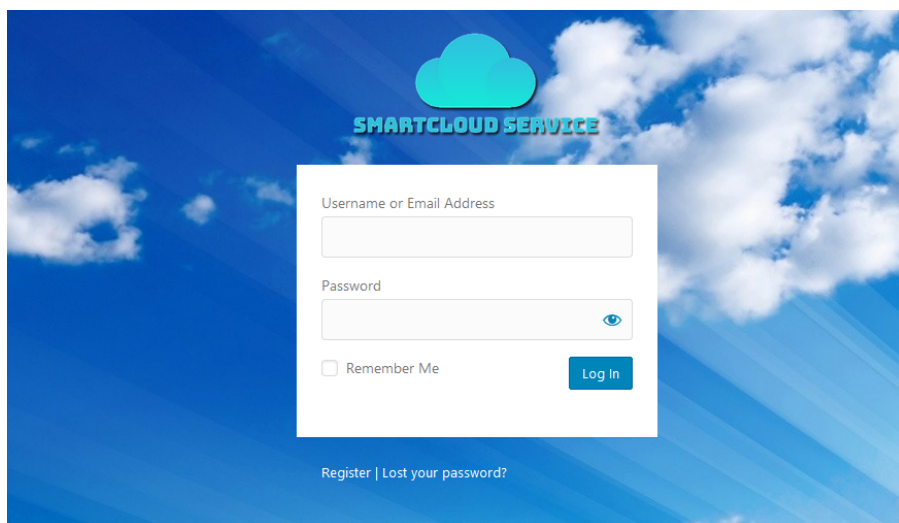

[+ Add debit or credit card](#)

You'll be able to review your order before you complete your purchase.

Wait a moment for payment to be authorized.  
(this will typically take about 15 to 30 seconds)

Once the payment is authorized, you will be redirected to smartcloudsvc.com. **Congratulations, the subscription purchase is now complete!** You may close this window.

10

Go to your email inbox you specified in step 4. Open the email from **Smart Cloud Service** with a title that starts with "Order...".

Inbox messages:

Note: If you do not see this email in your inbox, check your junk mail