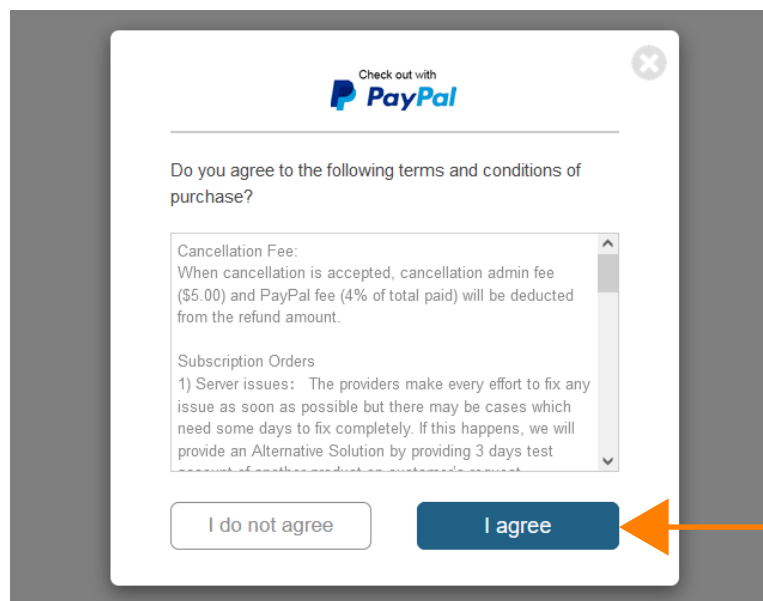

2

A PayPal popup will appear when a purchase link is clicked. Ensure the subscription description, quantity, and total price is correct. Click on "**Checkout**" to continue.

3

Click on "**I agree**" to the terms and conditions.