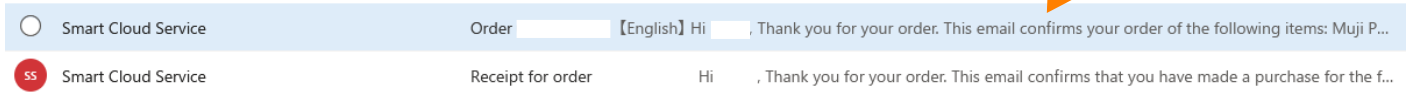

10

Go to your email inbox you specified in step 4. Open the email from **Smart Cloud Service** with a title that starts with "Order...".

Inbox messages: