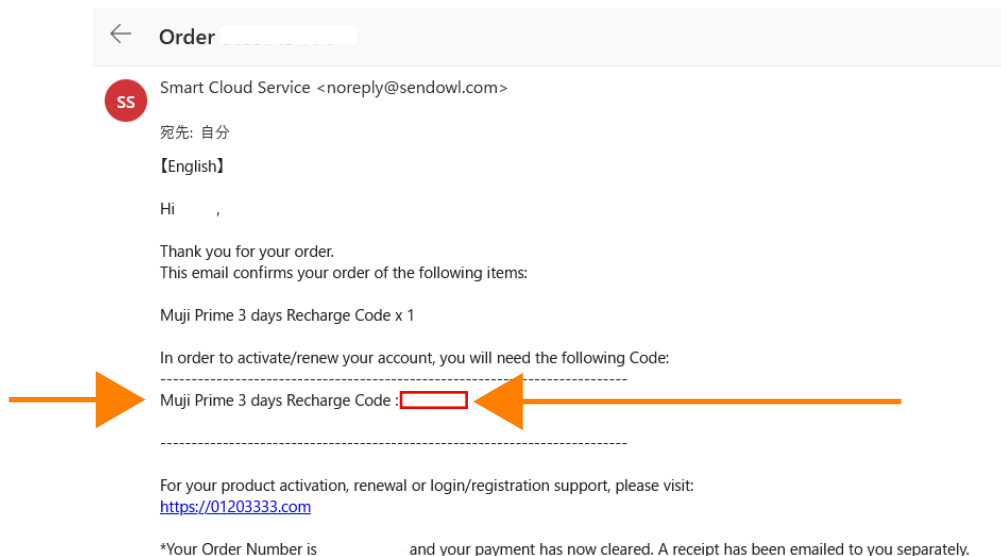

Note: If you do not see this email in your inbox, check your junk mail

11

In the "Order" email from Smart Cloud Service, you will find a **Recharge Code**. Please note down this number.

The Recharge code is required to activate your MujiTV subscription in Step 16 (page 11).