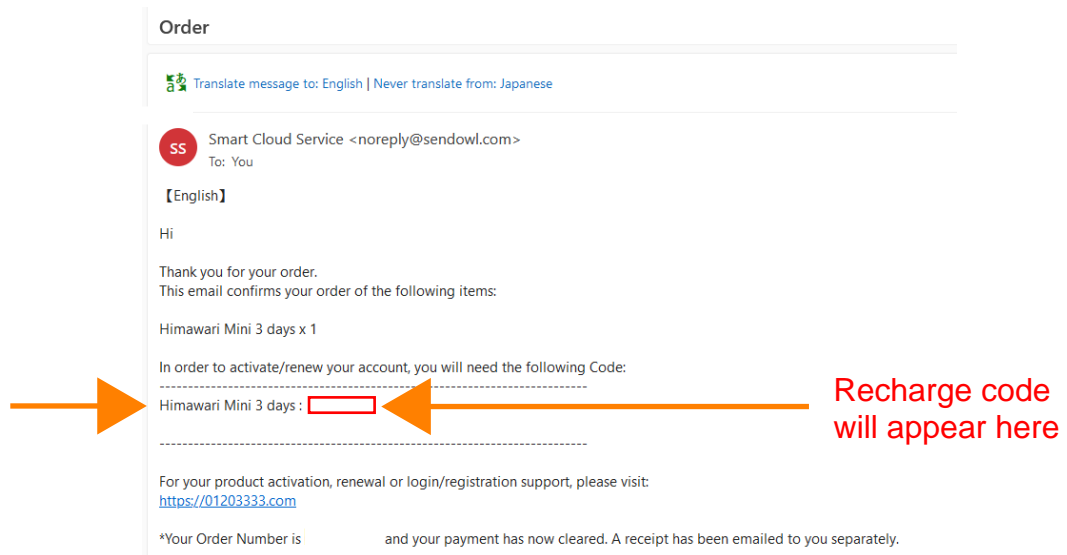

[+ Add debit or credit card](#)

You'll be able to review your order before you complete your purchase.

Wait a moment for payment to be authorized.
(this will typically take about 15 to 30 seconds)

Once the payment is authorized, you will be redirected to smartcloudsvc.com. **Congratulations, the subscription purchase is now complete!** You may close this window.

10

Go to your email inbox you specified in step 4. Open the email from **Smart Cloud Service** with a title that starts with "Order...".

Inbox messages:

Note: If you do not see this email in your inbox, check your junk mail

11

In the "Order" email from Smart Cloud Service, you will find a **Recharge Code**. Please note down this number.

The Recharge code is required to activate your Himawari subscription in Step 20.

12

Start Amazon Fire TV. Click on Apps, then click on Search. Search and install an app called "**Downloader**".