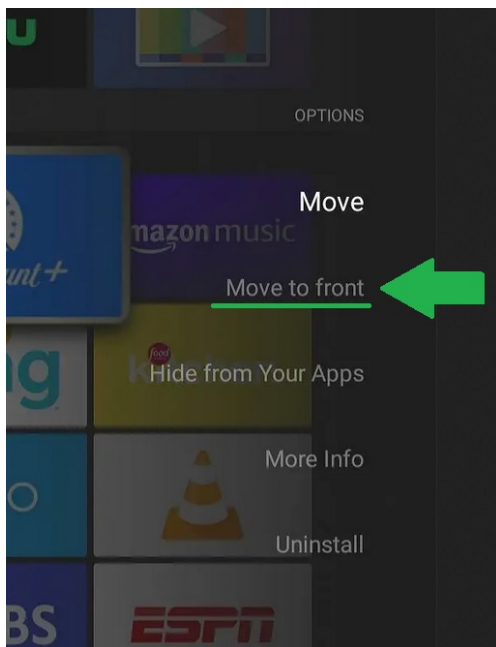

16

After installing Himawari, you will notice that it does not appear on the Amazon Fire TV home screen. That is because it is a sideloaded app (an app not available on the Appstore).

Follow these instructions to move the Himawari app to the home screen:

1) Start by going to the Fire TV home screen by pressing the Home button on the remote control.

2) At the Fire TV home screen, press and hold the Home button on the remote control.

3) Click on the "Apps" icon.

4) Scroll down and look for the **Himawari app** from the list of apps.

5) Select the Himawari app and press the Menu button on the remote control.

6) Click on "Move to Front".

7) Return to the home screen and Himawari will appear at the top of all apps for easy access.