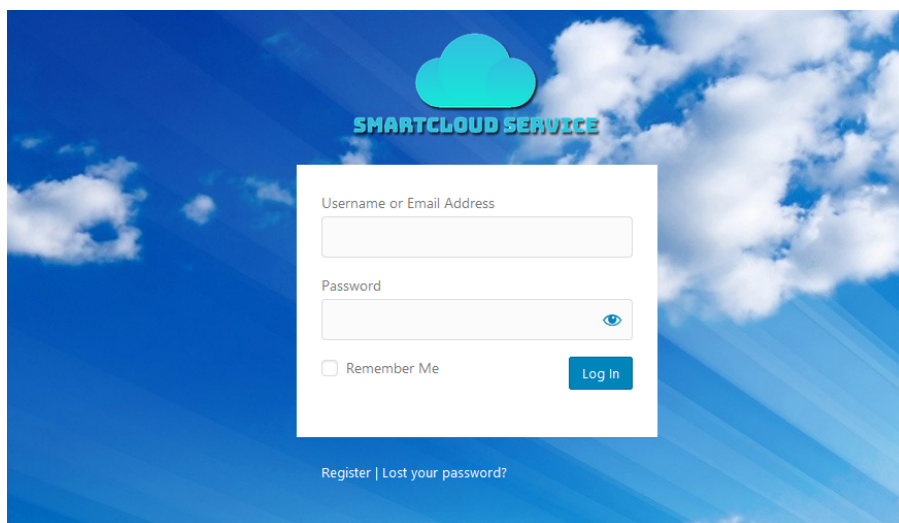

[+ Add debit or credit card](#)

You'll be able to review your order before you complete your purchase.

Wait a moment for payment to be authorized.
(this will typically take about 15 to 30 seconds)

Once the payment is authorized, you will be redirected to smartcloudsvc.com. **Congratulations, the subscription purchase is now complete!** You may close this window.

10

Go to your email inbox you specified in step 4. Open the email from **Smart Cloud Service** with a title that starts with "Order...".

Inbox messages:

Note: If you do not see this email in your inbox, check your junk mail

11

In the "Order" email from Smart Cloud Service, you will find a **Recharge Code**. Please note down this number.

The Recharge code is required to activate your Himawari subscription in Step 20.

12

Start Amazon Fire TV. Click on Apps, then click on Search. Search and install an app called "**Downloader**".