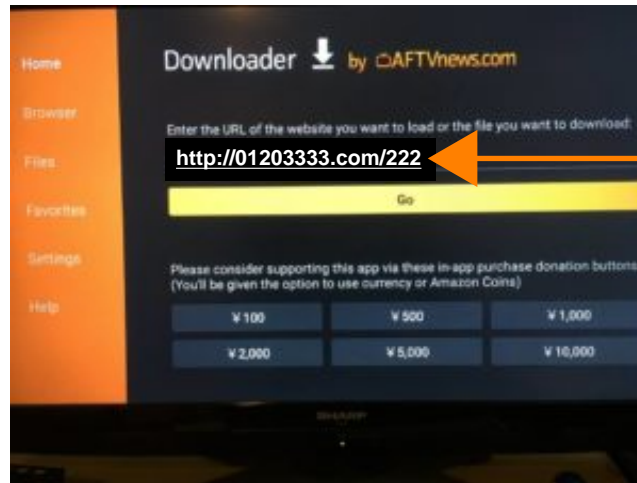

14

In the Downloader URL field, enter the following link (Himawari download link):

<http://01203333.com/222>

Click on "Go" to start the Himawari app download.