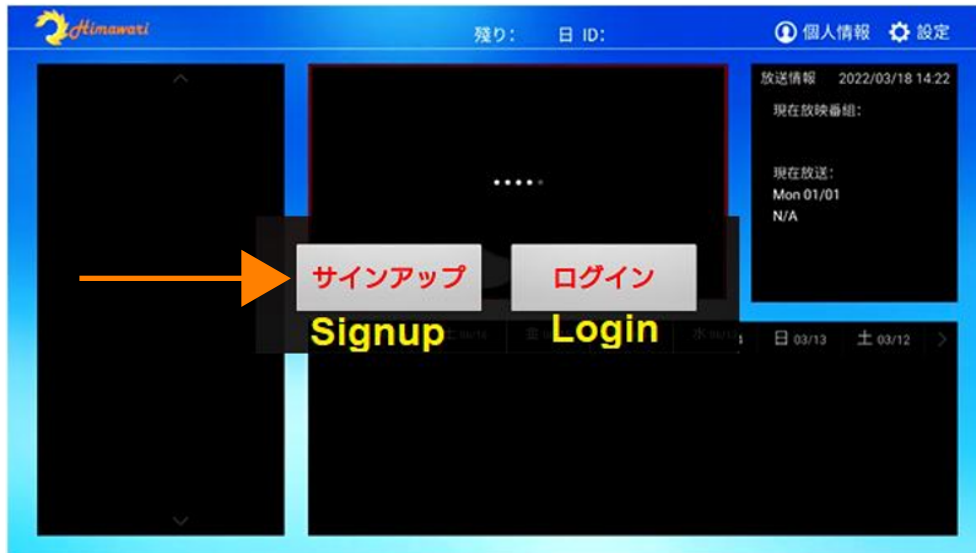

1) Start by going to the Fire TV home screen by pressing the Home button on the remote control.

2) At the Fire TV home screen, press and hold the Home button on the remote control.

3) Click on the "Apps" icon.

4) Scroll down and look for the **Himawari app** from the list of apps.

5) Select the Himawari app and press the Menu button on the remote control.

6) Click on "Move to Front".

7) Return to the home screen and Himawari will appear at the top of all apps for easy access.

17

Click on the Himawari app.

When the app opens, Click on the "Signup" button.

18

On the Signup screen, enter the Recharge code sent from Smart Cloud Service in Step 11 into the Activation Code field. Create a password for your Himawari Subscription, then click on the "Signup" button to continue.