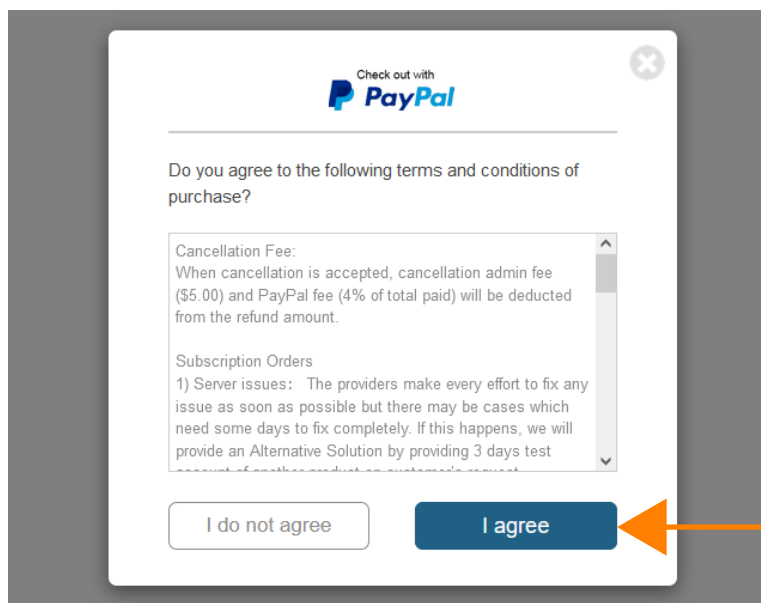

2

A PayPal popup will appear when a purchase link is clicked. Ensure the subscription description, quantity, and total price is correct. Click on "**Checkout**" to continue.

3

Click on "**I agree**" to the terms and conditions.