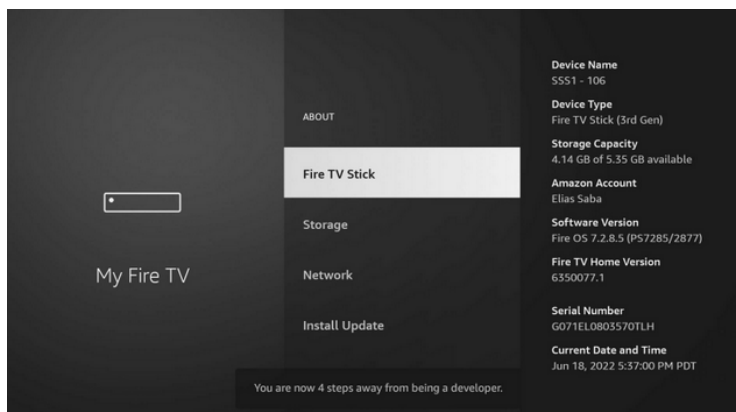

<http://01203333.com/222>

Click on "Go" to start the Himawari app download.

15

Follow the on-screen instructions to install Himawari.

The Himawari app is not from the official Appstore. If asked to allow installation of apps from unknown sources: Go to Settings → My Fire TV → About → Then click the remote center button 7 times to enter developer mode. You can now install Himawari while in Developer Mode.