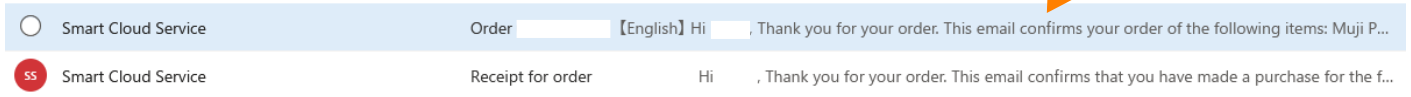

[+ Add debit or credit card](#)

You'll be able to review your order before you complete your purchase.

Wait a moment for payment to be authorized.
(this will typically take about 15 to 30 seconds)

Once the payment is authorized, you will be redirected to smartcloudsvc.com. **Congratulations, the subscription purchase is now complete!** You may close this window.

10

Go to your email inbox you specified in step 4. Open the email from **Smart Cloud Service** with a title that starts with "Order...".

Inbox messages:

Note: If you do not see this email in your inbox, check your junk mail