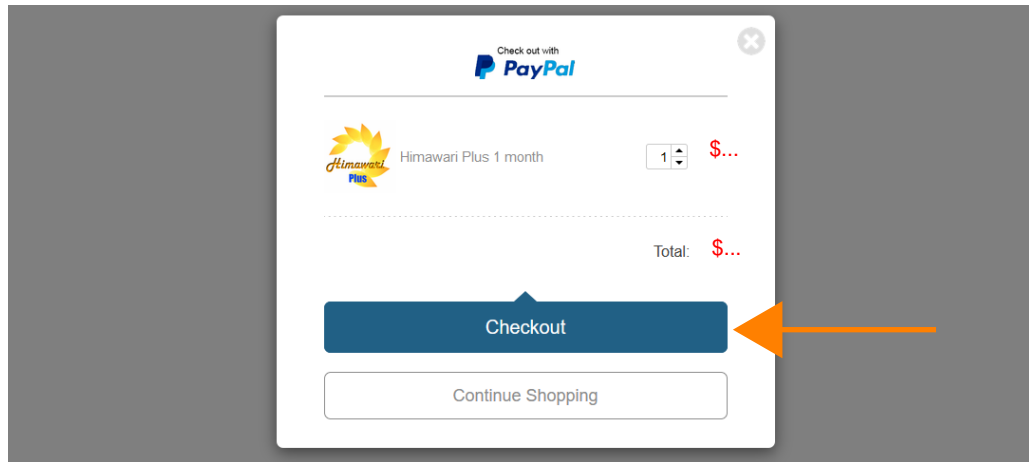

2

A PayPal popup will appear when a purchase link is clicked. Ensure the subscription description, quantity, and total price is correct. Click on "**Checkout**" to continue.